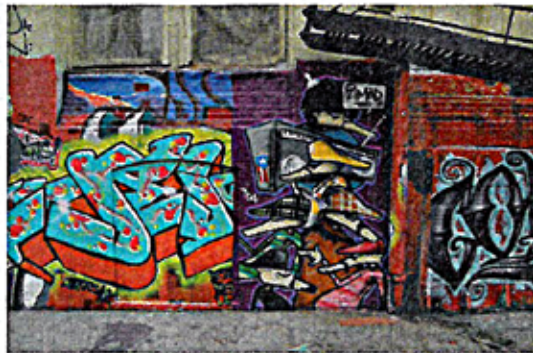

NEWS ALERT

Cortec[®] MCI[®] Wall Defense Featured in March Issue of Coatings Pro Magazine!

Protecting Against Graffiti

Cortec's new MCI Wall Defense is a clear, silicone elastomer-based anti-graffiti coating that can be applied to exterior concrete, masonry, or metal surfaces. MCI Wall Defense is designed to be used over various types of coated or uncoated surfaces. Any graffiti can be immediately removed with a cold-water pressure cleaning, and since the coating is permanent, there is no need to reapply after graffiti removal like alternative sacrificial systems. The product is an ideal choice for protecting the nation's roadways, bridges, railcars, and other publicly or privately owned spaces from painted vandalism. For more information, contact: Cortec, (800) 426-7832, www.cortecvci.com